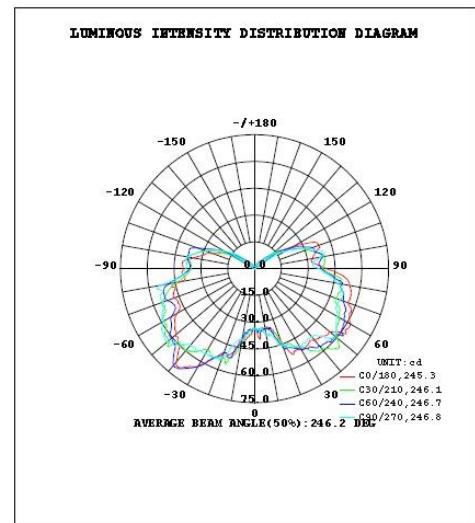

Order Code 65122

General Data

Lamp Socket B22
Design Clear dome

Geometric Data

Length (mm) 108
Diameter (mm) 38
Weight (g) 44g

Electric Data

Wattage 6.2W
Voltage 220-240 V AC
Power Factor ≥ 0.50
Operating Frequency 50/60 Hz

Photometric Data

Luminous Flux (lm) 470
CRI ≥ 80
CCT 2700 K – warm white
Luminous Intensity (cd) 70 (max.)
Beam Angle (°) 220°
Lifetime 15,000 hrs

Equivalent to (W) 40 W

Order Code	65122
Product Description	Verbatim LED Candle B22 Clear Dome 6.2W 2700K WW Dimmable 220-240V

Technical Packaging Details

Giftbox Barcode	6943760251227
Outer Carton Barcode	26943760251221
Inner Carton Barcode	16943760251224
Pack Dimensions (HxWxL)	125 mm x 43 mm x 43 mm
Pack Weight	73g
Carton Qty (Shipping Unit)	50
Carton Dimensions (HxWxL)	155 mm x 250 mm x 500 mm
Cartons/Layer	6
Layers/Pallet	6
Units/Pallet	1800