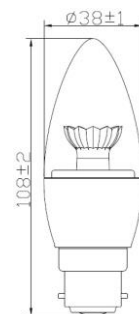

Order Code 65122

General Data

Lamp Socket B22
Design Clear dome

Geometric Data

Length (mm) 108
Diameter (mm) 38
Weight (g) 44g

Electric Data

Wattage 6.2W
Voltage 220-240 V AC
Power Factor ≥ 0.50
Operating Frequency 50/60 Hz

Photometric Data

Luminous Flux (lm) 470
CRI ≥ 80
CCT 2700 K – warm white
Luminous Intensity (cd) 70 (max.)
Beam Angle (°) 220°
Lifetime 15,000 hrs

Equivalent to (W) 40 W

Order Code	65122
Product Description	Verbatim LED Candle B22 Clear Dome 6.2W 2700K WW Dimmable 220-240V

Technical Packaging Details

Giftbox Barcode	6943760251227
Outer Carton Barcode	26943760251221
Inner Carton Barcode	16943760251224
Pack Dimensions (HxWxL)	125 mm x 43 mm x 43 mm
Pack Weight	73g
Carton Qty (Shipping Unit)	50
Carton Dimensions (HxWxL)	155 mm x 250 mm x 500 mm
Cartons/Layer	6
Layers/Pallet	6
Units/Pallet	1800